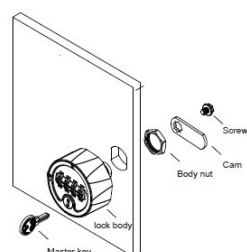

PRODUCT SHEET

Description:

Combi. Cam Lock M500, Private, 4-Digit, $\varnothing 19 \times 30 \text{mm}$, RH, Black Zamak, $\varnothing 56 \times 26,5 \text{mm}$ Housing, 90DG, Straight Cam, C/E:35mm,, W/Hex Nut, Pre-Coded 1111, Changing Code By Turning Lock, Body 10DG Counter Clockwise, Code Finder by use of Master Key, Code #08, With Scramble Function, Door Thickness 0,6-22mm

Item number:

14.08.286-0

Units	Box	Carton	HS Code	Barcode
Pcs.	1	40	8301300000	
				5704866510196

Door thickness: 0.6-22mm

SISO A/S
Mileparken 11
DK-2740 Skovlunde
Denmark
VAT: DK 24786013

Phone +45 45 830 900
www.siso.dk
siso@siso.dk