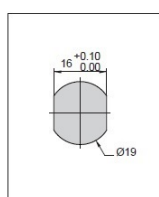

PRODUCT SHEET

Description:

Combi. Cam Lock M500, Private, 4-Digit, $\varnothing 19 \times 30 \text{mm}$, RH, Black Zamak, $\varnothing 56 \times 26,5 \text{mm}$ Housing, 90DG, Straight Cam, C/E:35mm,, W/Hex Nut, Pre-Coded 1111, Changing Code By Turning Lock, Body 10DG Counter Clockwise, Code Finder by use of Master Key, Code #08, With Scramble Function, Door Thickness 0,6-22mm

Item number:

14.08.286-0

Units	Box	Carton	HS Code	Barcode
Pcs.	1	40	8301300000	
				5704866510196

Door thickness: 0.6-22mm

SISO A/S
Mileparken 11
DK-2740 Skovlunde
Denmark
VAT: DK 24786013

Phone +45 45 830 900
www.siso.dk
siso@siso.dk