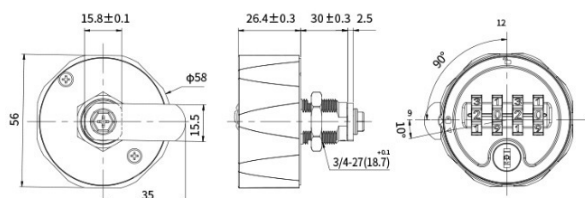

PRODUCT SHEET

Description:

Combi. Cam Lock M500, Private, 4-Digit, $\varnothing 19 \times 30 \text{mm}$, RH, Black Zamak, $\varnothing 56 \times 26,5 \text{mm}$ Housing, 90DG, Straight Cam, C/E:35mm,, W/Hex Nut, Pre-Coded 1111, Changing Code By Turning Lock, Body 10DG Counter Clockwise, Code Finder by use of Master Key, Code #08, With Scramble Function, Door Thickness 0,6-22mm

Item number:

14.08.286-0

Units	Box	Carton	HS Code	Barcode
Pcs.	1	40	8301300000	
				5704866510196

Door thickness: 0.6-22mm

SISO A/S
Mileparken 11
DK-2740 Skovlunde
Denmark
VAT: DK 24786013

Phone +45 45 830 900
www.siso.dk
siso@siso.dk